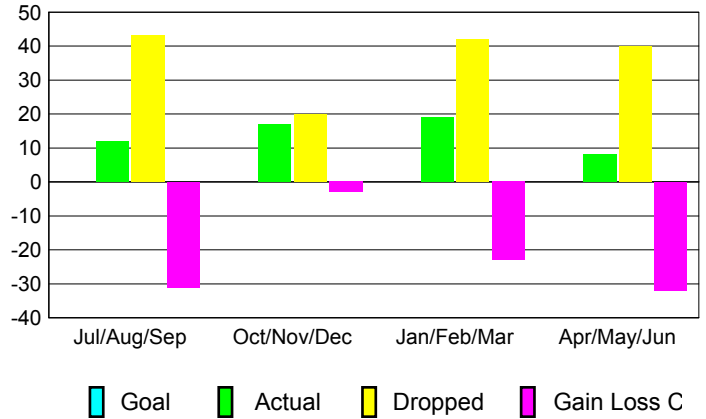

Membership Results 2012-2013
Goal, New, Dropped, Gain/Loss